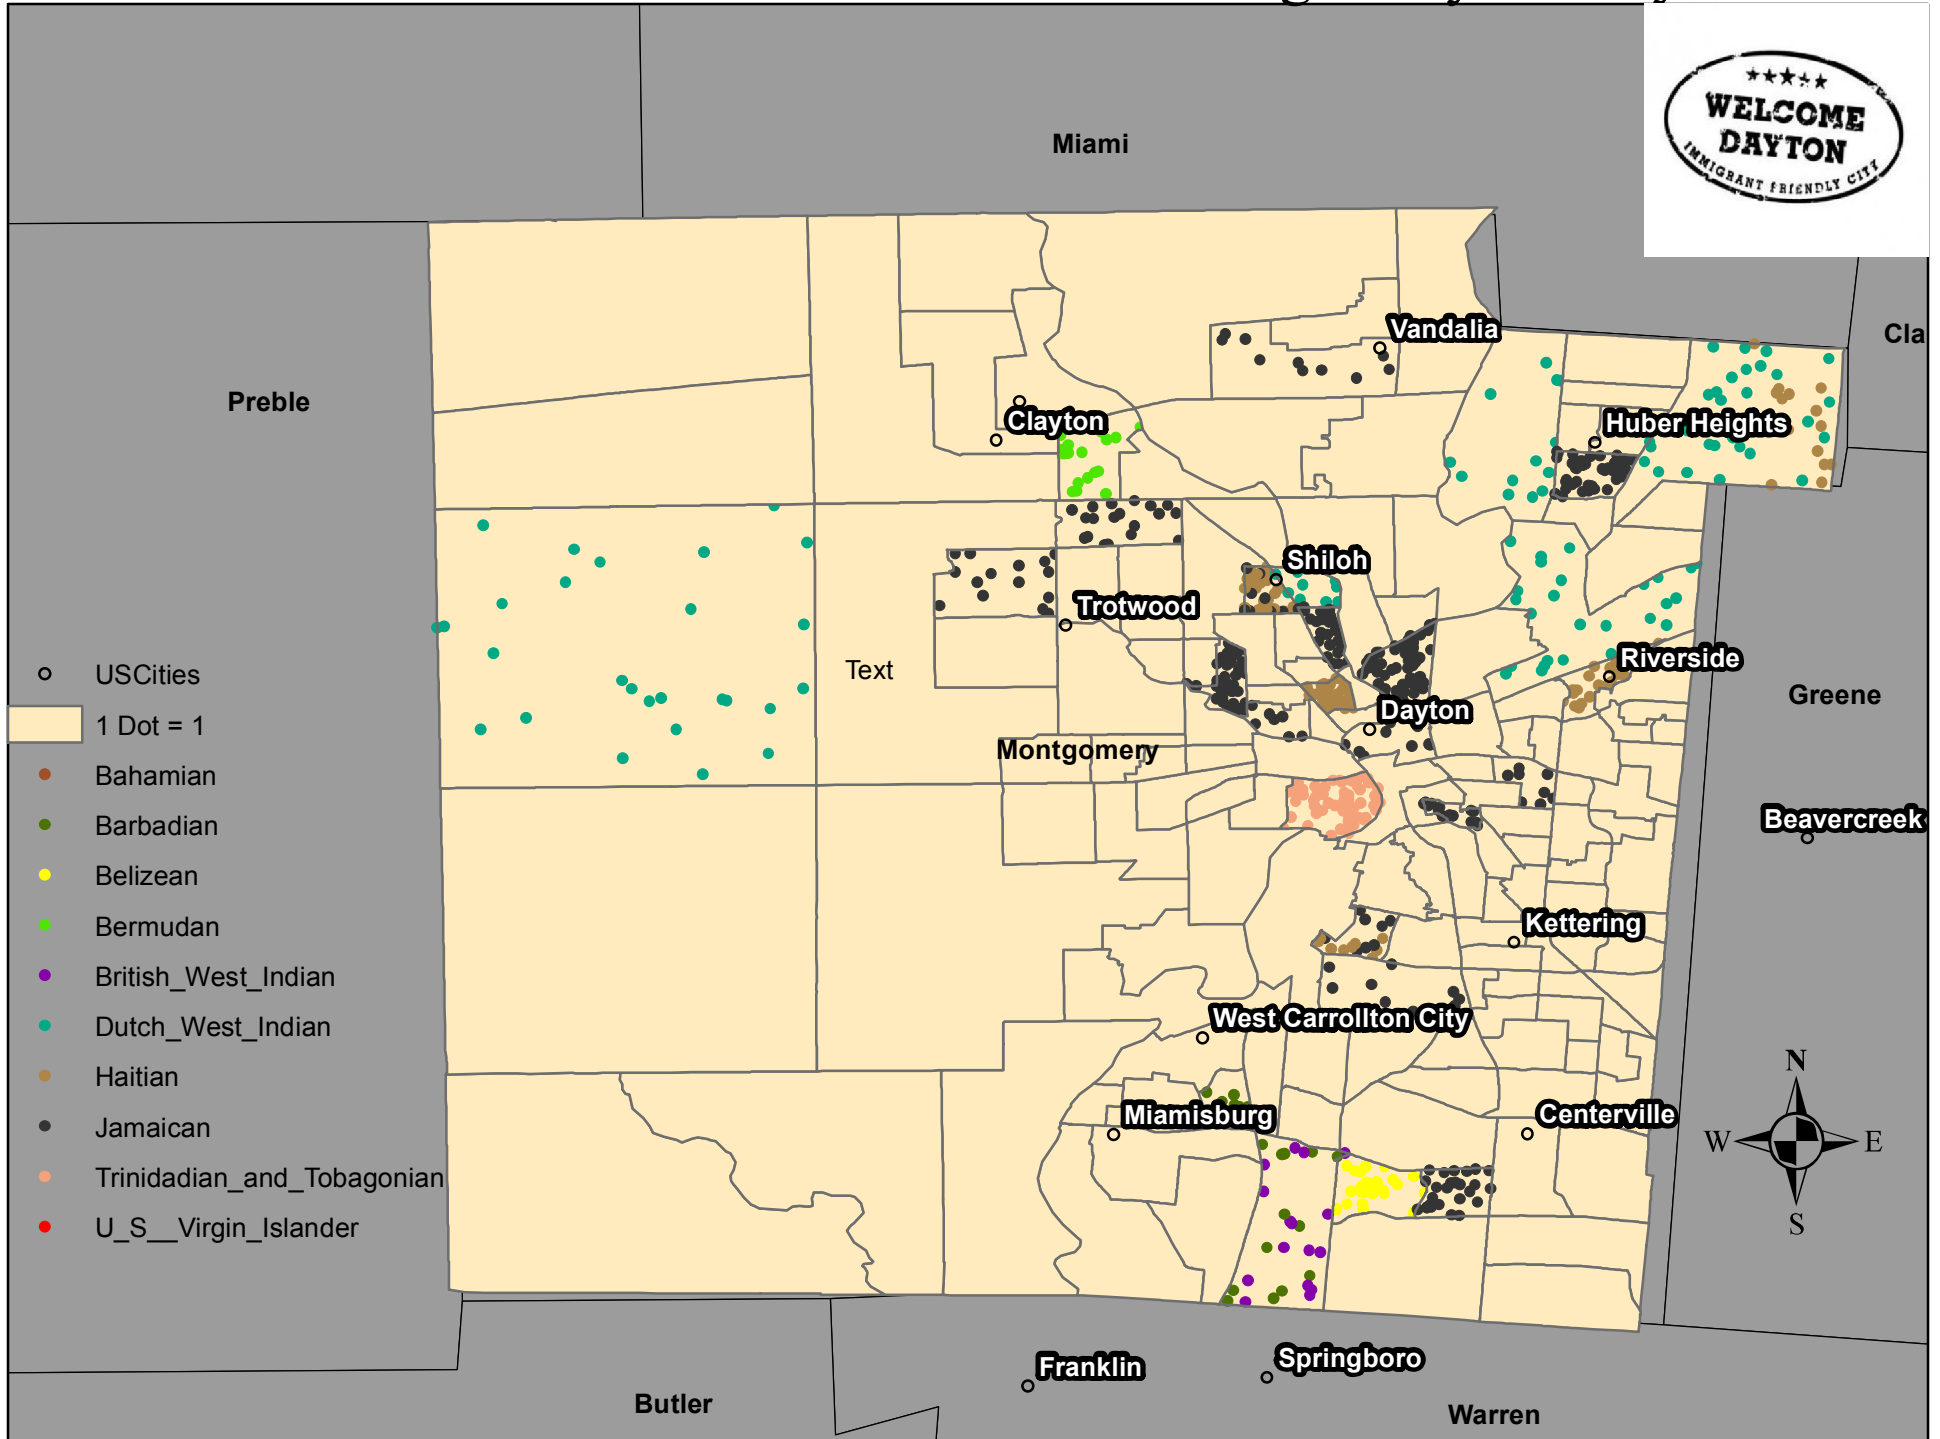

West Indian Communities Within Montgomery County

- USCities
- 1 Dot = 1
- Bahamian
- Barbadian
- Belizean
- Bermudan
- British_West_Indian
- Dutch_West_Indian
- Haitian
- Jamaican
- Trinidadian_and_Tobagonian
- U_S_Virgin_Islander

0 4 8 16 Miles 6/6/12 Source: 2010 U.S. Census Data <http://factfinder2.census.gov>

By Amaha Sellassie