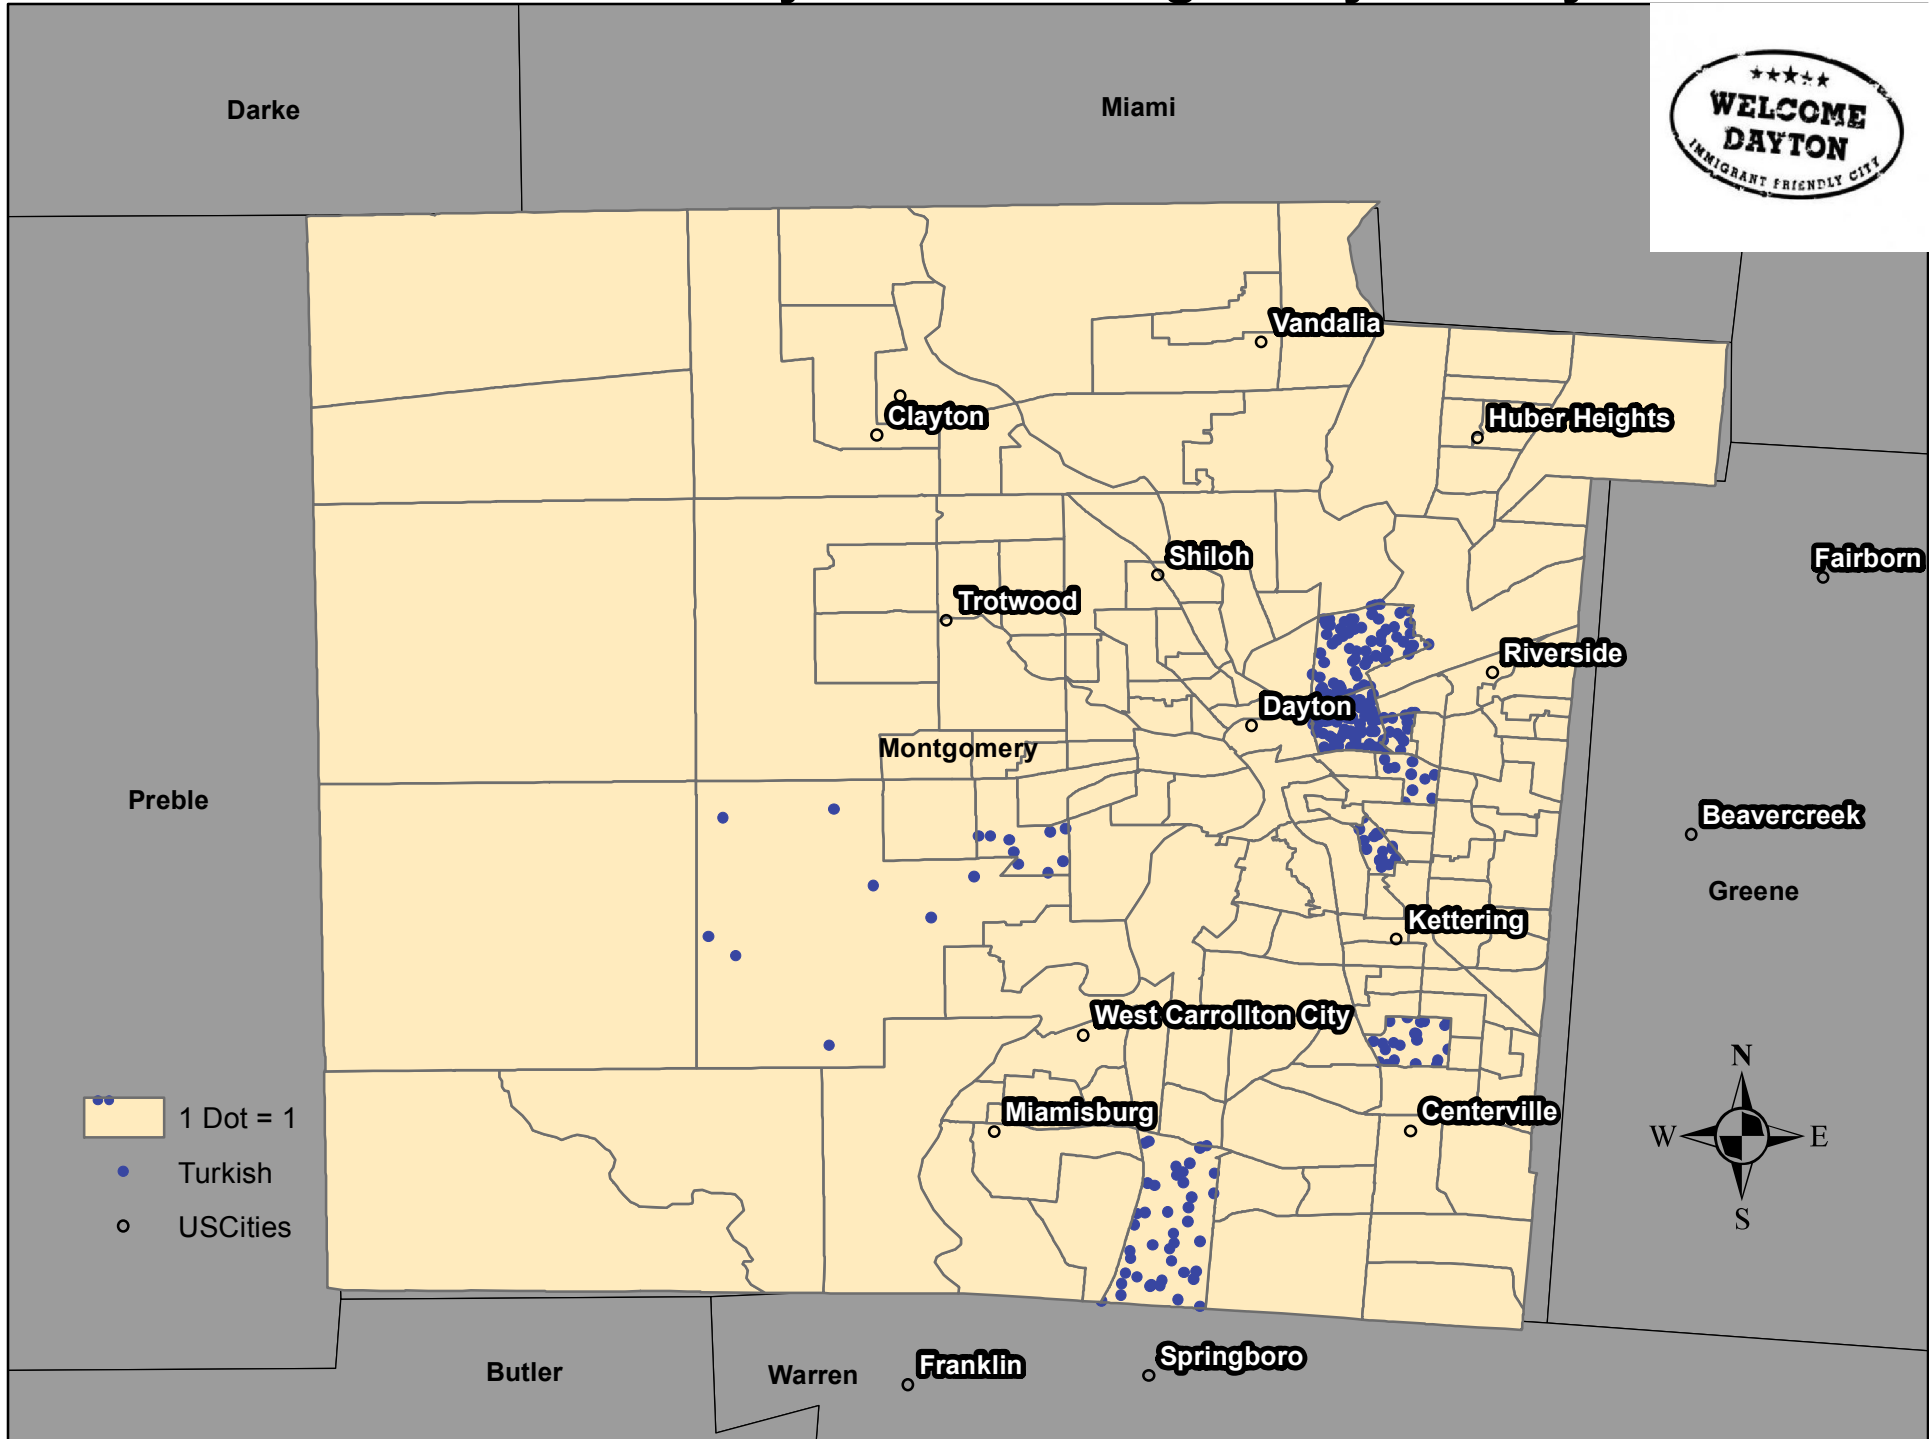

# Turkish Community Within Montgomery County

- 1 Dot = 1
- Turkish
- US Cities